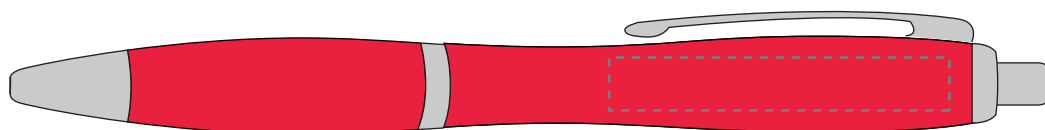

**PANTONE REFERENCE(S)**
 Full colour printing

ARTWORK SCALE 100%

ARTWORK SCALE 100%

Digital Print Area:

45mm x 7mm

Product Image for visualisation
- colours may vary

The dashed line is to demonstrate print area and will not appear on your printed item